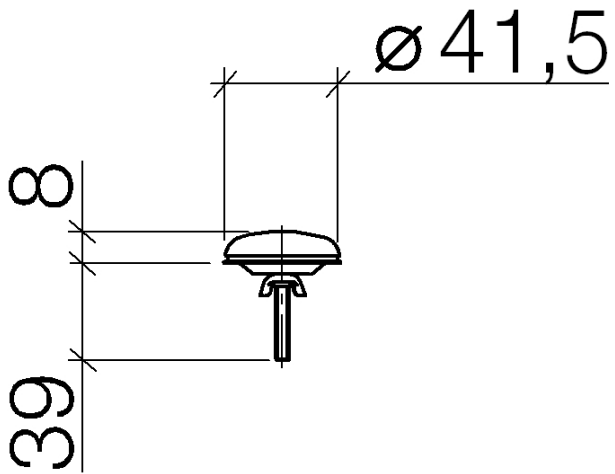

12 715 970

Fits: IMO, LULU, MADISON, MEM, TARA,
CL.1, LISSÉ, VAIA, META, CYO

	Brushed Bronze	12 715 970-42
	Chrome	12 715 970-00
	brushed chrome	12 715 970-04
	Brushed Platinum	12 715 970-06
	Platinum	12 715 970-08
	Durabress (23kt Gold)	12 715 970-09
	Dark Chrome	12 715 970-19
	Light Gold	12 715 970-26
	Brushed Light Gold	12 715 970-27
	Brushed Durabress (23kt Gold)	12 715 970-28
	Matte Black	12 715 970-33
	Brushed Champagne (22kt Gold)	12 715 970-46
	Champagne (22kt Gold)	12 715 970-47
	Brushed Chrome	12 715 970-93
	Brushed Dark Platinum	12 715 970-99

Cover for tap hole - Brushed Bronze

IMO

12 715 970

12 715 970

12 715 970

Parts for other
finishes can be found
here: [Chrome](#)